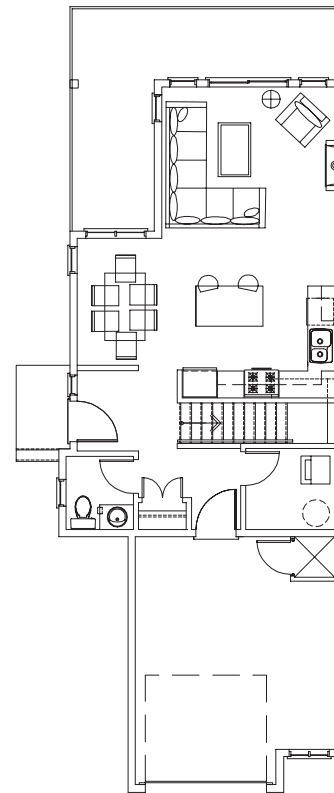

# LA MADRID

**WITH DEN**  
2 bedrooms + den, 2 bathrooms  
**sleeps up to eight people**  
1075 square feet

## LA MADRID WITH DEN

MAIN FLOOR

LOWER FLOOR

## LA MADRID WITH GARAGE

**WITH GARAGE**  
2 bedrooms, 1½ bathrooms  
**sleeps up to six people**  
1074 square feet

MAIN FLOOR

LOWER FLOOR