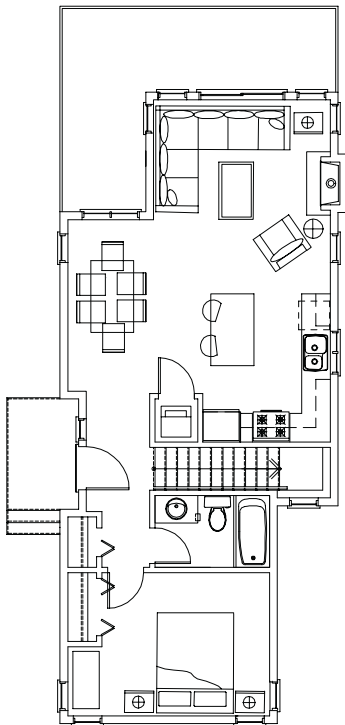

# LA MADRID

**WITH DEN**  
2 bedrooms + den, 2 bathrooms  
**sleeps up to eight people**  
1075 square feet

## LA MADRID WITH DEN

MAIN FLOOR

LOWER FLOOR

## LA MADRID WITH GARAGE

**WITH GARAGE**  
2 bedrooms, 1½ bathrooms  
**sleeps up to six people**  
1074 square feet

MAIN FLOOR

LOWER FLOOR