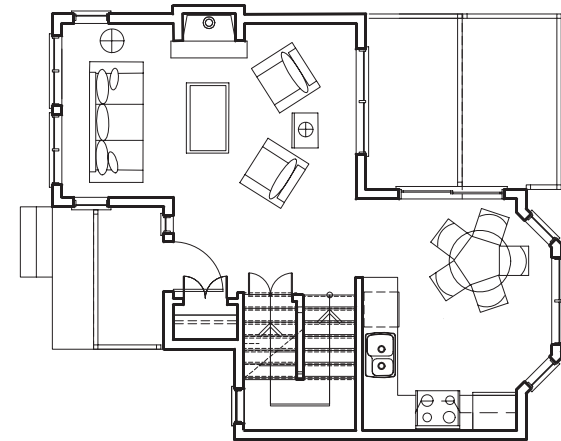

LA MARBELLA

2 bedrooms, 1 bathroom
sleeps up to six people
883 square feet

Escape the cares of the world and allow La Marbella to be your vacation sanctuary. Steeped in contemporary elegance and functionality, this cottage represents easy living at its finest. As you enter, you'll be greeted by attractive laminate flooring leading you to a beautifully appointed gourmet kitchen. The quality laminate flooring continues from the entry and extends to the elegant living room and dining room. Drink in the peace and tranquility as you sip your morning coffee on your private deck just off the dining area. You'll love the attention to detail in the well-appointed bathroom with stylish tile and a full bathtub. Vaulted ceilings in the upstairs bedrooms add to the open feel of this cottage. Stylish baseboards, door casings and lushly carpeted bedrooms provide the finishing touches throughout.

MAIN FLOOR

SECOND FLOOR