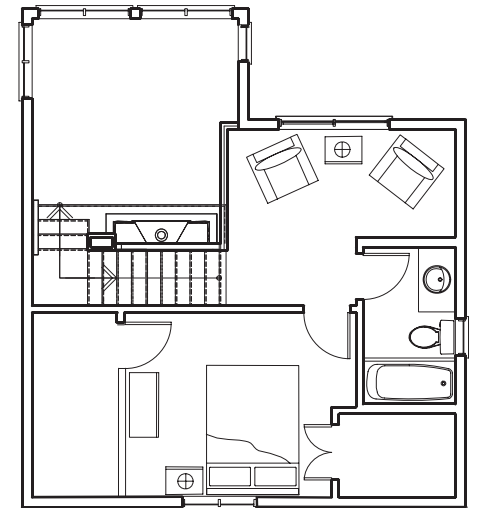

EL SANTA FE

2 bedrooms + loft, 2 bathrooms
sleeps up to six people
976 square feet

Visualize a spacious two bedroom plus loft cottage with vaulted ceilings and an open floor plan and you've just entered El Santa Fe. Enter the foyer and step onto elegant laminate flooring that extends through the dining room and living room. Vaulted ceilings and large picture windows in the dining room and living room invite the flourishing natural environment into your cottage, while the deck welcomes you to relax and enjoy the breathtaking vista that surrounds the resort. You'll appreciate the gourmet kitchen with a perfect spot for bar stools and a casual eating space for that quick bite before leaving for the day's activities. Carpeting in the bedrooms creates a cozy feel and two full bathrooms means no one will be left waiting to clean up after a day at the beach. The additional loft area provides the perfect hideaway for the kids to watch a movie after a fun-filled day. The convenient stacker washer and dryer is just another example of the attention to detail that went into designing this cottage. Simply put: El Santa Fe offers resort vacationing at its finest.

MAIN FLOOR

SECOND FLOOR