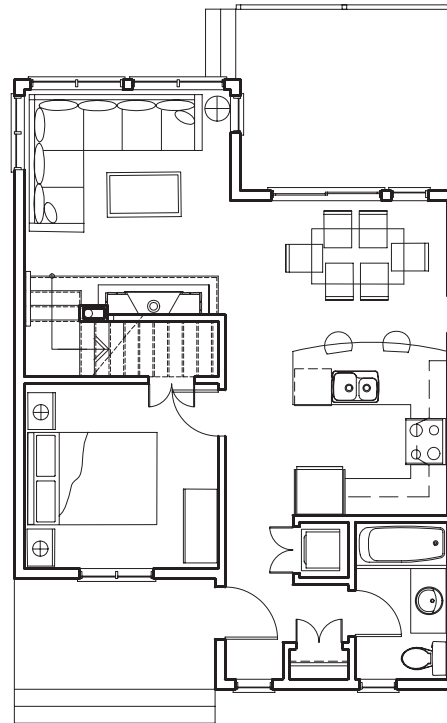

EL SANTA FE

2 bedrooms + loft, 2 bathrooms
sleeps up to six people
976 square feet

Visualize a spacious two bedroom plus loft cottage with vaulted ceilings and an open floor plan and you've just entered El Santa Fe. Enter the foyer and step onto elegant laminate flooring that extends through the dining room and living room. Vaulted ceilings and large picture windows in the dining room and living room invite the flourishing natural environment into your cottage, while the deck welcomes you to relax and enjoy the breathtaking vista that surrounds the resort. You'll appreciate the gourmet kitchen with a perfect spot for bar stools and a casual eating space for that quick bite before leaving for the day's activities. Carpeting in the bedrooms creates a cozy feel and two full bathrooms means no one will be left waiting to clean up after a day at the beach. The additional loft area provides the perfect hideaway for the kids to watch a movie after a fun-filled day. The convenient stacker washer and dryer is just another example of the attention to detail that went into designing this cottage. Simply put: El Santa Fe offers resort vacationing at its finest.

MAIN FLOOR

SECOND FLOOR