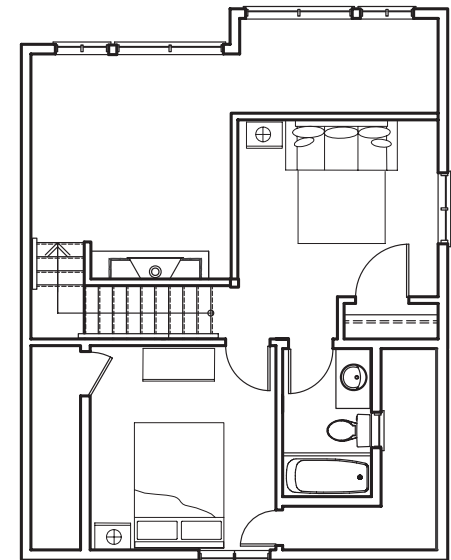

LA PALMA 2

2 bedrooms + loft, 2 bathrooms
sleeps up to eight people
 1054 square feet

Picture the inviting cottage you've always imagined, nestled among groomed walkways and picturesque waterfalls, then step into La Palma 2. Rooms that are generously proportioned and a modern open floor plan make coming together easy. The abundant sleeping space provided by two bedrooms plus a loft area means family and friends can join together to create those precious vacation memories. You'll love the elegant laminate flooring that greets you upon entering La Palma 2 and then weaves seamlessly through the dining room and living room. The well-appointed gourmet kitchen invites you to share in the preparation of mouthwatering meals. Two full bathrooms with classic hand-set tile flooring, a stacker washer and dryer, ample storage space in the loft and quality finishing touches throughout mean "roughing it" can now be removed from your vocabulary. Welcome to your home away from home!

MAIN FLOOR

SECOND FLOOR