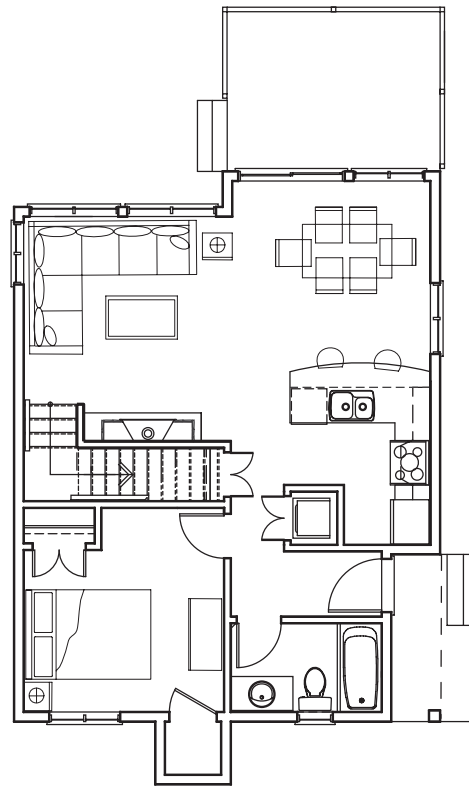

LA PALMA 2

2 bedrooms + loft, 2 bathrooms
sleeps up to eight people
 1054 square feet

Picture the inviting cottage you've always imagined, nestled among groomed walkways and picturesque waterfalls, then step into La Palma 2. Rooms that are generously proportioned and a modern open floor plan make coming together easy. The abundant sleeping space provided by two bedrooms plus a loft area means family and friends can join together to create those precious vacation memories. You'll love the elegant laminate flooring that greets you upon entering La Palma 2 and then weaves seamlessly through the dining room and living room. The well-appointed gourmet kitchen invites you to share in the preparation of mouthwatering meals. Two full bathrooms with classic hand-set tile flooring, a stacker washer and dryer, ample storage space in the loft and quality finishing touches throughout mean "roughing it" can now be removed from your vocabulary. Welcome to your home away from home!

MAIN FLOOR

SECOND FLOOR